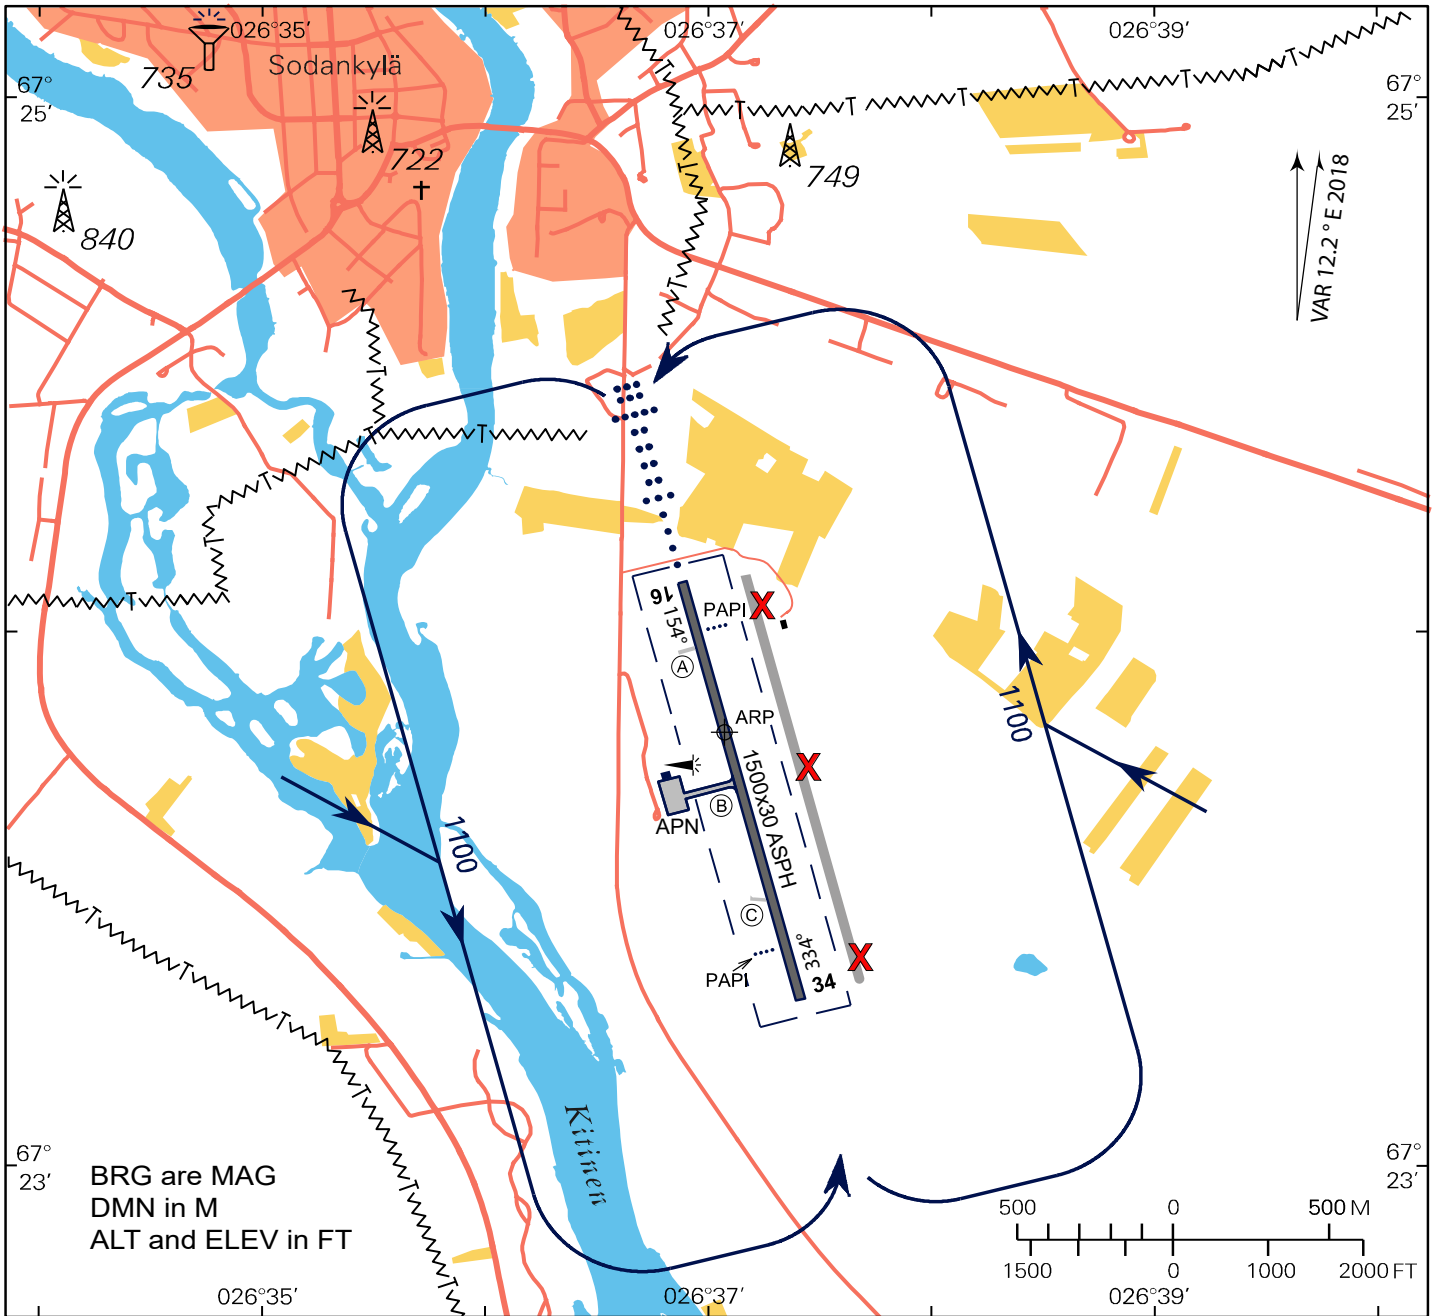

Sodankylä Aerodrome - EFSO SODANKYLÄ, FINLAND

LANDING CHART

LAT 67 23 48 N
LONG 026 37 05 E

ELEV 602 FT

RMK: OPERATIONS OF RESCUE HEL MAY TAKE PLACE AT ANY TIME

Refueling must be ordered in advance:
AVGAS 100 LL by calling Mr Sauli Salmela tel +358 40 543 0765 or JET A1 by calling Mr Kari Korvanen tel +358 400 970 130. You can use for paying a Visa / MasterCard.

Aerodrome Operator: Sodankylä Municipality, CHF tel +358 40 1639 845, info@airportsodankyla.fi

MAG VAR Annual change	ELEV FT (M)	EFSO FREQ MHZ Call sign: Sodankylä Traffic	ATIS	ACC SECT FREQ MHZ Call sign: Tampere Radar
12.3° E (JUL 2018) +0.2°	602 (183)	123.400	NIL	126.100

RWY	BRG MAG	LGT LHI Night VFR O/R PPR	DMN M	LDA M	SFC	PAPI
16	154.00°	APCH THR PAPI REDL RENL ALS	1500 x 30	1500	ASPH	O/R
34	334.00°	THR PAPI REDL RENL				